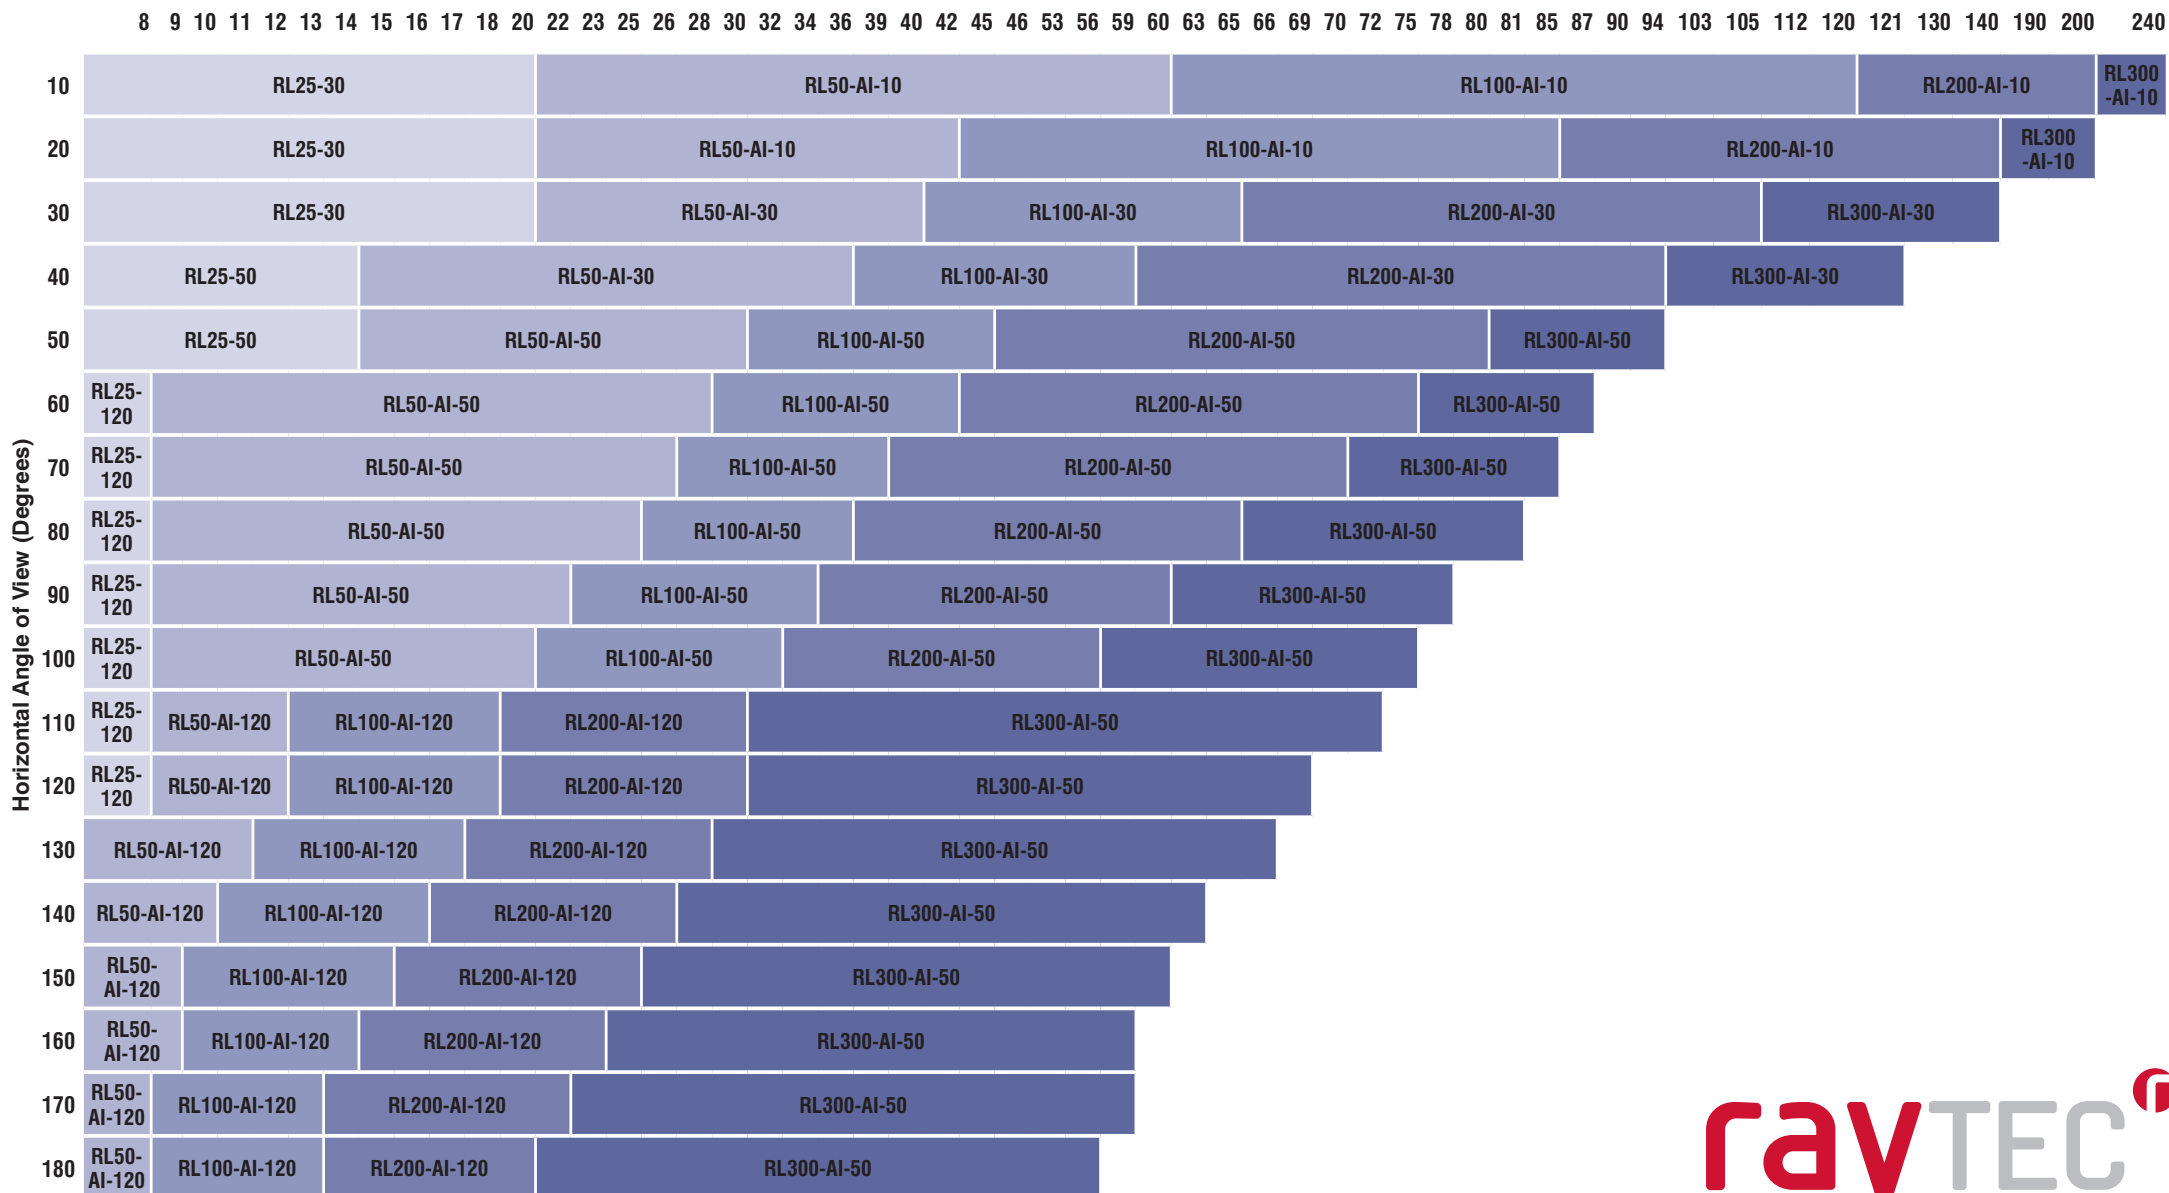

rayTEC[®]

www.rayteccctv.com

rayLUX WHITE-LIGHT DISTANCE CHART

Maximum Distance (Metres) (Not shown to scale)

Horizontal Angle of View (Degrees)

FUSION DISTANCE CHART

Low Voltage Lighting

Infra-Red

Maximum Distance (Metres) (Not shown to scale)

	8	14	16	20	28	30	32	40	50	60	80	150
10	RM25-F-10			RM50-F-10				RM100-F-10				
20	RM25-F-30			RM50-F-30				RM100-F-30				
30	RM25-F-30			RM50-F-30				RM100-F-30				
40	RM25-F-50		RM50-F-50			RM100-F-50						
50	RM25-F-50		RM50-F-50			RM100-F-50						
60	RM25-F-120	RM50-F-120		RM100-F-120								
70	RM25-F-120	RM50-F-120		RM100-F-120								
80	RM25-F-120	RM50-F-120		RM100-F-120								
90	RM25-F-120	RM50-F-120		RM100-F-120								
100	RM25-F-120	RM50-F-120		RM100-F-120								
110	RM25-F-120	RM50-F-120		RM100-F-120								
120	RM25-F-120	RM50-F-120		RM100-F-120								

Horizontal Angle of View (Degrees)

White-Light

Maximum Distance (Metres) (Not shown to scale)

	7	10	12	15	17	25	35	50	100	
10	RL25-F-10						RL50-F-10		RL100-F-10	
20	RL25-F-30					RL50-F-30		RL100-F-30		
30	RL25-F-30					RL50-F-30		RL100-F-30		
40	RL25-F-50			RL50-F-50			RL100-F-50			
50	RL25-F-50			RL50-F-50			RL100-F-50			
60	RL25-F-120	RL50-F-120		RL100-F-120						
70	RL25-F-120	RL50-F-120		RL100-F-120						
80	RL25-F-120	RL50-F-120		RL100-F-120						
90	RL25-F-120	RL50-F-120		RL100-F-120						
100	RL25-F-120	RL50-F-120		RL100-F-120						
110	RL25-F-120	RL50-F-120		RL100-F-120						
120	RL25-F-120	RL50-F-120		RL100-F-120						