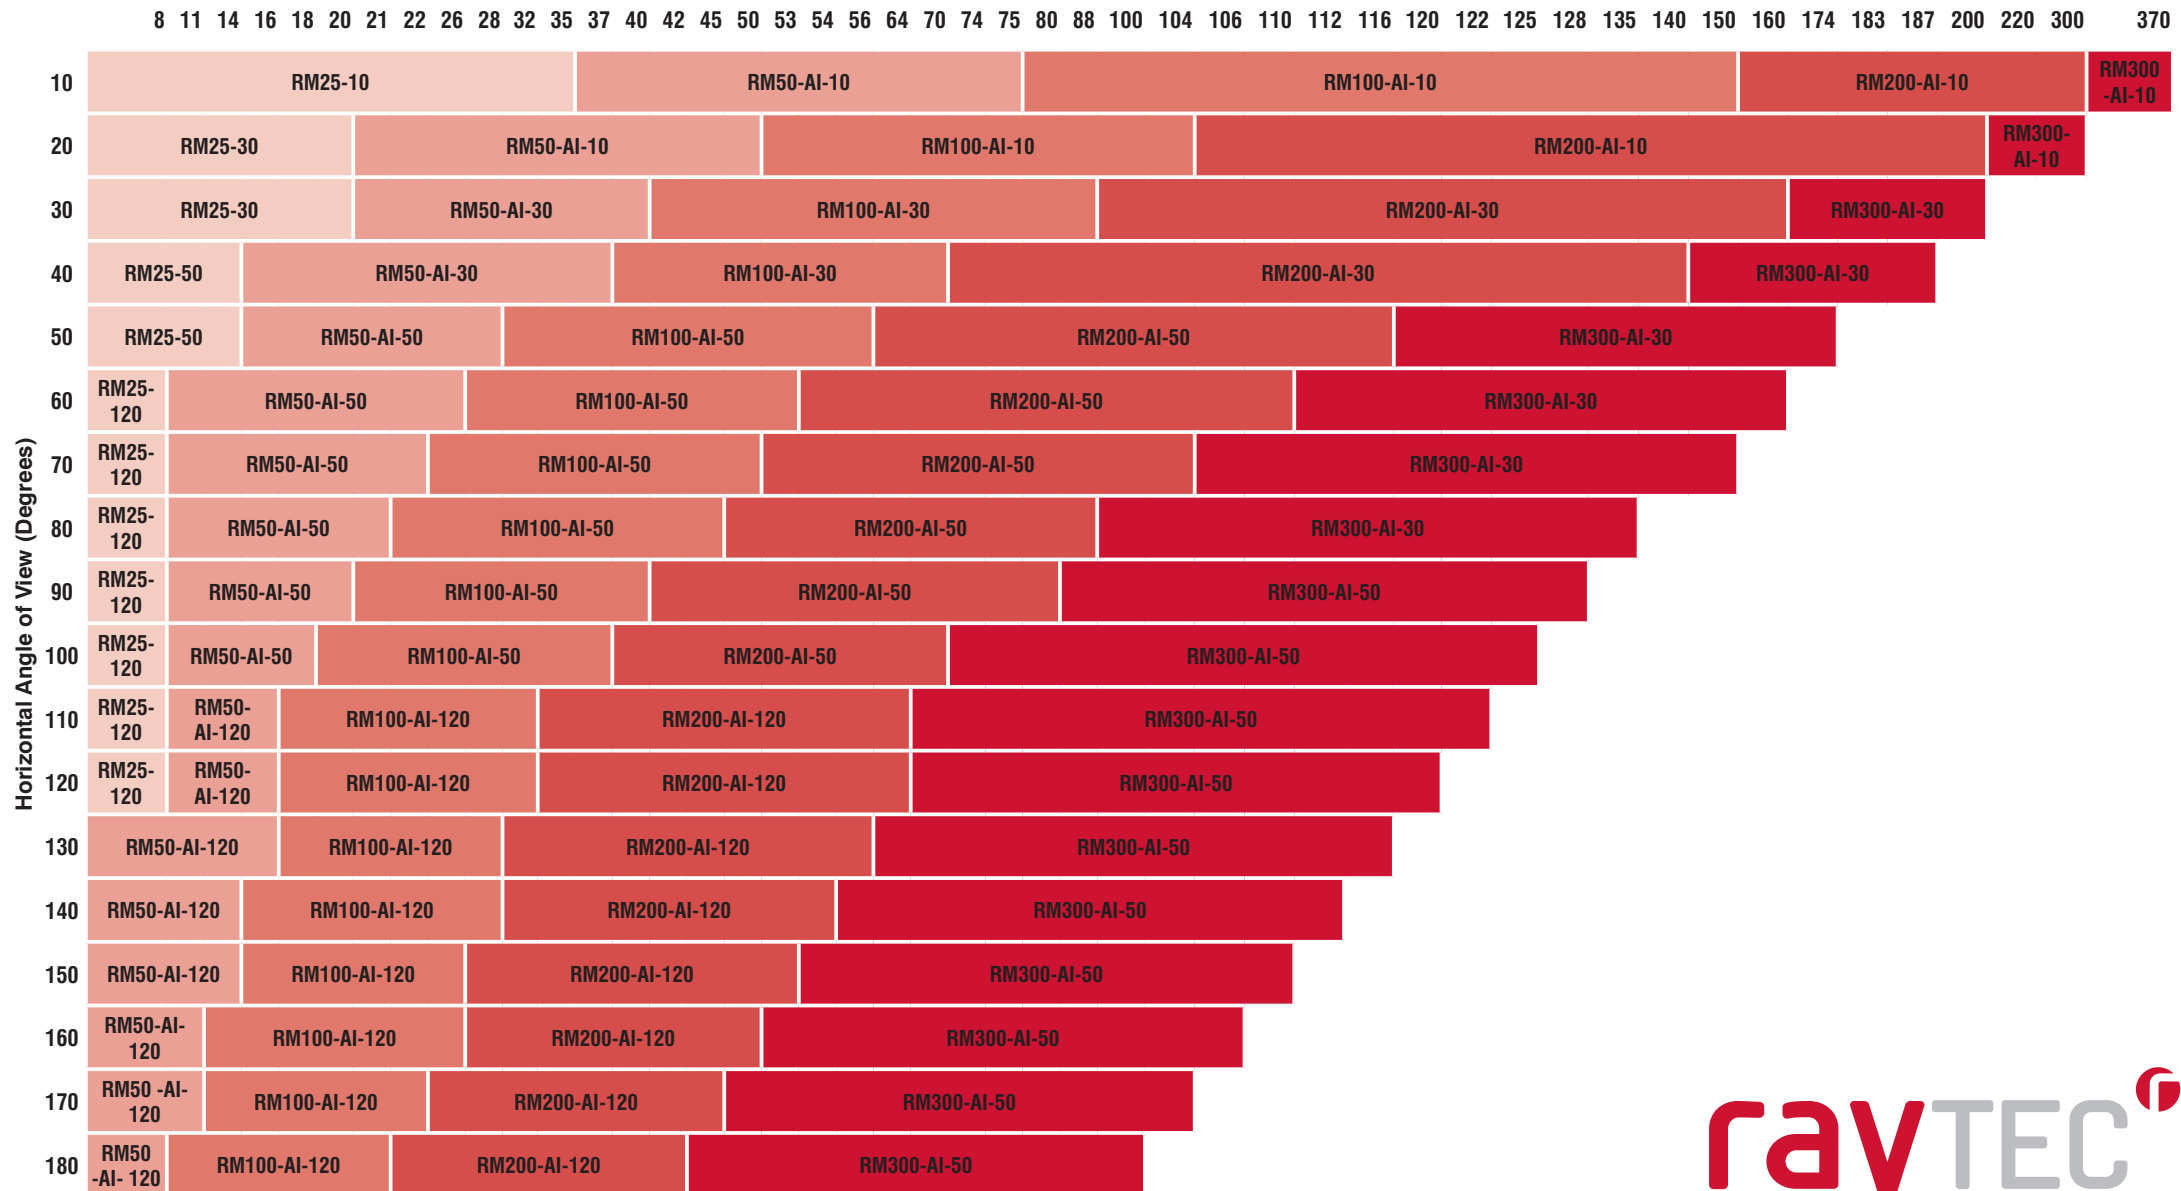

rayMAX INFRA-RED DISTANCE CHART

Maximum Distance (Metres) (Not shown to scale)

Europe / Middle East: Tel: +44 (0) 1670 520055 Email: sales@rayteccctv.com
Americas (Toll Free): Tel: +1 888 505 8335 Email: ussales@rayteccctv.com

rayTEC®

www.rayteccctv.com